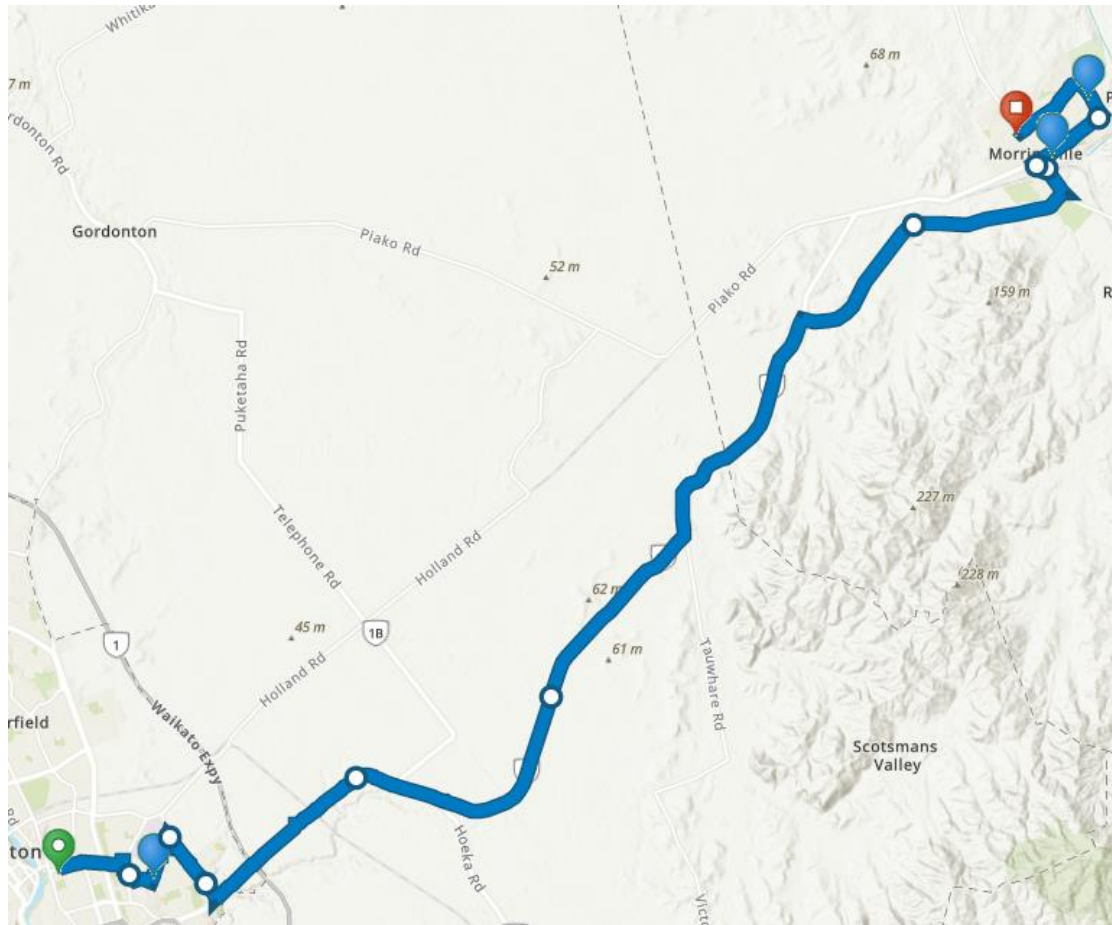

D030526 PM ACTIVE

Route and directions for D030526_PM_ACTIVE

Route Details

- 36.51km

Directions

1.  Start at Sacred Heart Girls' College, 52 Clyde St, Hamilton East, Hamilton, 3216, NZL
2.  Go east on Clyde St toward Firth St
3.  At the roundabout, take the third exit onto Knighton Rd (10)
4.  Turn left on Brocas Ave
5.  Turn left on Edinburgh Rd
6.  Turn left on Hillcrest Rd

7.  Arrive at St John's College, 85 Hillcrest Rd, Hillcrest, Hamilton, 3216, NZL, on the left
8.  Depart St John's College, 85 Hillcrest Rd, Hillcrest, Hamilton, 3216, NZL
9.  Continue north on Hillcrest Rd
10.  At the roundabout, take the second exit onto Hillcrest Rd
11.  At the roundabout, take the second exit onto Hillcrest Rd
12.  At the stop sign, turn right on Silverdale Rd
13.  Continue southeast on Silverdale Rd
14.  At the stop sign, turn left on SH 26 (Morrinsville Rd)
15.  At the roundabout, take the second exit onto SH 26 toward Morrinsville / Coromandel / Peninsula
16.  Continue northeast on SH 26
17.  Turn right on Kuranui Rd
18.  Turn left on Morrinsville-Walton Rd
19.  Continue forward on Studholme St
20.  At the roundabout, take the first exit onto SH 26 toward Hamilton
21.  Turn right on Lorne St
22.  Make a sharp right on Thames St
23.  At the roundabout, take the second exit onto Thames St
24.  Continue northeast on Thames St
25.  Make a sharp left on Seales Rd
26.  Turn left on Coronation Rd
27.  Turn right on Studholme St
28.  Turn left on Snell St
29.  Finish at 1-5 Snell St, Morrinsville, 3300, on the left